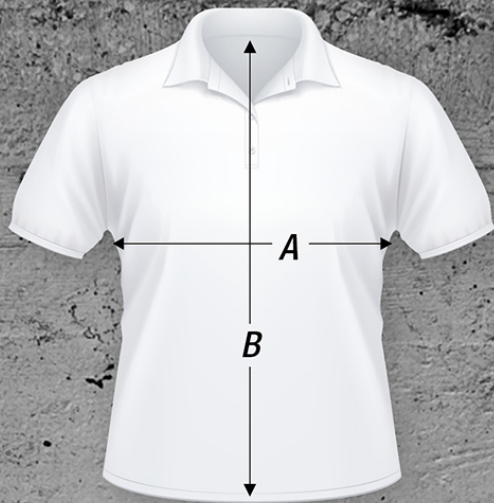

JB's wear[®] SIZE SPECIFICATIONS

- A - Chest / Bust (2cm below arm hole)
- B - CB: Centre Back Length
- C - SP: Shoulder Point Length
- D - Waist
- E - Inner Leg Length
- F - Skirt Length

Jb's WEAR SIZE GUIDE

MEN'S SIZING GUIDE IN CMs

MEN'S SHIRT

ADULTS	S	M	L	XL	2XL	3XL	4XL	5XL
COLLAR	38	40	42	44	46	49	51	54
CHEST	56.5	58.5	60.5	64.5	67.5	71.5	75.5	79.5
CB LENGTH	76.5	78	79.5	81	82.5	84	85.5	87

MEN'S JACKET

ADULTS	3XS	2XS	XS	S	M	L	XL	2XL	3XL	4XL	5XL
CHEST	52	54.5	57	59.5	62	64.5	67	69.5	72	74.5	77
CB LENGTH	69.5	71	72.5	74	75.5	77	78.5	80	81.5	83.5	85.5