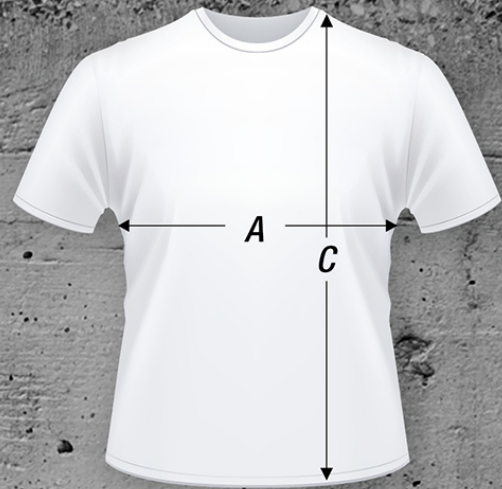

JB's wear[®] SIZE SPECIFICATIONS

- A - Chest / Bust (2cm below arm hole)
- B - CB: Centre Back Length
- C - SP: Shoulder Point Length
- D - Waist
- E - Inner Leg Length
- F - Skirt Length

Jb's WEAR SIZE GUIDE

MEN'S SIZING GUIDE IN CMs

MEN'S SHIRT

ADULTS	S	M	L	XL	2XL	3XL	4XL	5XL
COLLAR	38	40	42	44	46	49	51	54
CHEST	56.5	58.5	60.5	64.5	67.5	71.5	75.5	79.5
CB LENGTH	76.5	78	79.5	81	82.5	84	85.5	87

MEN'S JACKET

ADULTS	3XS	2XS	XS	S	M	L	XL	2XL	3XL	4XL	5XL
CHEST	52	54.5	57	59.5	62	64.5	67	69.5	72	74.5	77
CB LENGTH	69.5	71	72.5	74	75.5	77	78.5	80	81.5	83.5	85.5

MEN'S JUMPER

ADULTS	S	M	L	XL	2XL	3XL	4XL	5XL
CHEST	53	55.5	58	60.5	63	65.5	68	70.5
CB LENGTH	67	78	79.5	81	82.5	84	85.5	87

MEN'S T-SHIRT

ADULTS	3XS	2XS	XS	S	M	L	XL	2XL	3XL	4XL	5XL
CHEST	46	48.5	51	53.5	56	58.5	65	67.5	70	72.5	75
SP LENGTH	60	64	67	70	72.5	75	76.5	78.5	80.5	81.5	82.5