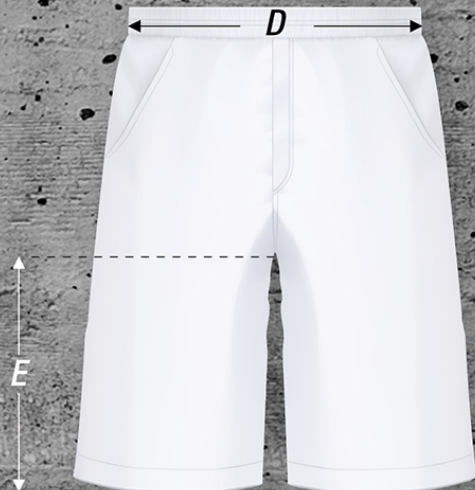

JB's wear[®] SIZE SPECIFICATIONS

- A - Chest / Bust (2cm below arm hole)
- B - CB: Centre Back Length
- C - SP: Shoulder Point Length
- D - Waist
- E - Inner Leg Length
- F - Skirt Length

Jb's WEAR SIZE GUIDE